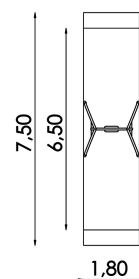

swings

Swing UNO 13003

8595655813003

12/13,5 m²

1,3 m

3+

1,80 x 2,12 x 1,80 m

2

2 h

What child would not love swing? Make your children happy and take them to one of our swings! Swing SAPrimo UNO is perfect for any garden or playground and entertainment is guaranteed even for one child, even if that just does not have someone to play with.

Construction of Swing SAPrimo UNO is made of very durable material – stainless steel which is complemented by high quality and comfortable seat with a metal insert.

The Swing SAPrimo UNO consists of the following parts:

- 1 x CONSTRUCTION OF STAINLESS STEEL
- 1 x SEAT WITH METAL INSERTS

Technical specifications:

- Weight of play set is 63 kg
- Production line SAPrimo