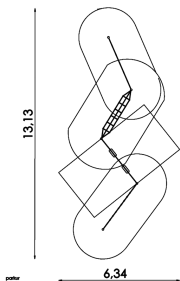

Technical specifications:

- weight of play set is 140kg