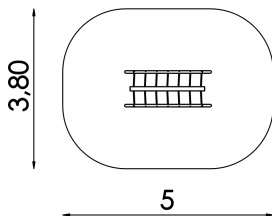

Technical specification:

- weight of play element is 60kg
- Production series 2PLUS

17 m<sup>2</sup>

1 m

2+

2,06 x 0,81 x 0,86 m