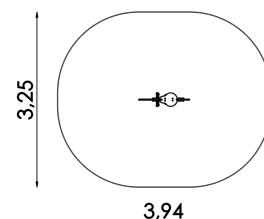

Spring swing Dragon 15007

8595655815007

12 m²

0,6 m

3+

1,20 x 1,16 x 0,20 m

1

1h

Make children happy and let them to fly with a dragon! Spring swing Dragon is offered in interesting colors Dragon also attracts by long life span!

SPRING SWING DRAGON consists of the following parts:

- Body of swing from HDPE plastic (19mm)
- Stainless steel screws
- Seats from HDPE plastic
- Holds for hands and feet
- EIBACH spring for mounting. Spring is powder coated.
- Concrete anchors made of galvanized steel
- Delivered as a kit for self-assembly
- Complies with EN 1176–1,6: 2009 for public playgrounds

Technical specifications:

Construction of Spring swing SAPrimo 1 is made of high-quality single-layer and double-layer HDPE plastic in different colors.