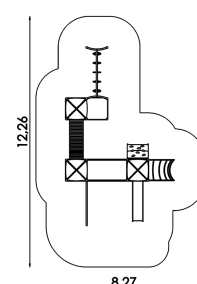

multiplay units

Playset TRE 11023

8595655811023

Playset SAPrimo TRE, it is guaranteed fun! Crawling, climbing, monkey bars, sliding – all this and much more offers playset SAPrimo TRE. Live up your playground and make your children happy with climbing frame, thanks to which they will receive not only a lot of healthy movement, but also a lot of fun.

The construction of the playset SAPrimo DUO is made of durable stainless steel. The appearance of the element is completed HDPE sheets in the design colors.

The Playset SAPrimo TRE consists of the following parts:

- 3 x PEDESTAL WITH ROOF IN 2 LEVELS
- 1 x PEDESTAL WITHOUT ROOF
- 1 x CONNECTING TUNNEL
- 1 x CONNECTING TILT RAMP
- 1 x CLIMBING PANEL – QUADRANT
- 1 x SLIDE WITH HDPE SIDEWALLS
- 1 x MONKEY BARS
- 1 x LADDER – ARC VERSION
- 1 x INCLINED CLIMBING WALL
- 5 x PLASTIC BARRIER

Technical specifications:

- Weight of play set is 599 kg
- Production line SAPrimo