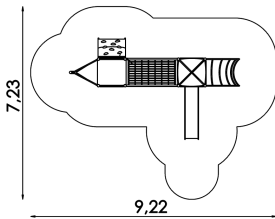

multiplay units Playset Ship UNO 11047

8595655811047