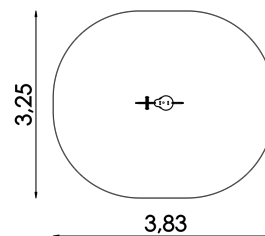

spring riders

Spring swing Giraffe 15106

8595655815106

10,5 m²

0,5 m

2+

0,83 x 0,91 x 0,25 m

1

1h

The giraffe is the tallest of all terrestrial animal species reach lengths up to 5.5 meters. There's no fun to have in the garden or in the nursery such a big animal, but with us it is possible almost everything. Our giraffe is much smaller, but your children can comfortable to swing on our giraffe.

Swing Giraffe does not need any special care, it is made of high quality maintenance-free material, with a long life span.

Spring swing MINI Giraffe consists of:

- Body of swing from HDPE plastic (19mm)
- Seats from HDPE plastic
- Holds for hands and feet
- EIBACH spring for mounting. Spring is powder coated
- Concrete anchors made of galvanized steel
- Delivered as a kit for self-assembly
- Complies with EN 1176-1,6: 2009 for public playgrounds

Technical specification: Construction of spring swing MINI-PR-ZI Giraffe is made of high-quality three-layer HDPE plastic.