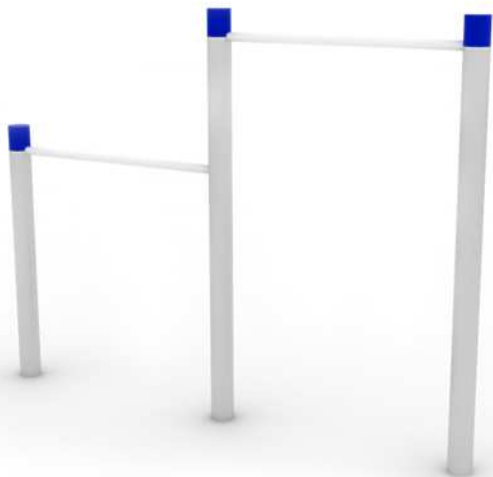

## children climbing frames Horizontal bars DUO 18060

8595655818060

SAPrimo double trapeze is great feature for active fun, which fits on every playground. Construction of double trapezes DUO is made of durable stainless steel, it is maintenance-free and stands out for its long life span.