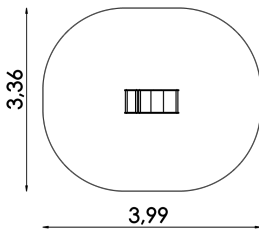

spring riders Spring swing Boat 15021

8595655815021

Not only on water, but also on land, children can experience amazing voyage full of adventure, with our boat on a spring! Make your children happy and get them spring swing boat, which is available in different colors.

The material from which is a spring swing made, is maintenance-free and has a long life span.

SPRING SWING SAPRIMO BOAT consists of the following parts:

- Body of swing from HDPE plastic (19mm)
- Stainless steel screws
- Seats from HDPE plastic
- Holds for hands and feet
- EIBACH spring for mounting. Spring is powder coated
- Concrete anchors made of galvanized steel
- Delivered as a kit for self-assembly
- Complies with EN 1176-1,6: 2009 for public playgrounds

Technical specifications:

Construction of Spring swing SAPrimo 1 is made of high-quality single-layer and double-layer HDPE plastic in different colors.

spring riders Springer TIR 15137

8595655815137