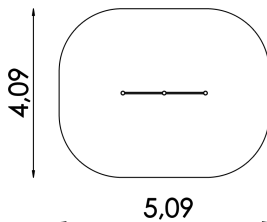

- Weight of play set is 30kg
- Production line SAPrimo

19 m²

1,5 m

3+

2,10 x 1,60 x 0,10 m

2

1h