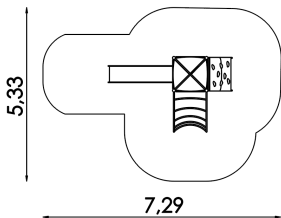

multiplay units

Playset UNO 11009

8595655811009

Simplicity and so much fun! This is a playset SAPrimo UNO with a slide for children. With our small playset UNO give to your children a lot of fun and healthy movement. The Playhouse SAPrimo UNO is perfect on every playground.

The construction of the playset SAPrimo UNO is made of durable stainless steel. The appearance of the element is completed HDPE sheets in the design colors.

The playset SAPrimo UNO consists of the following parts:

- 1 x PEDESTAL WITH ROOF – CFH 1.3 M
- 1 x FULL BARRIER
- 1 x LADDER – ARC VERSION
- 1 x CLIMBING WALL
- 1 x ROPE PANEL – QUADRANT
- 1 x SLIDE WITH HDPE SIDEWALLS

Technical specifications:

- Weight of play element is 261 kg
- Product line SAPrimo

Note:

The fall height of 2m is valid for a house incl. rope panel – Spider's Web 1. The fall height of the house itself is 1.3m.

multiplay units