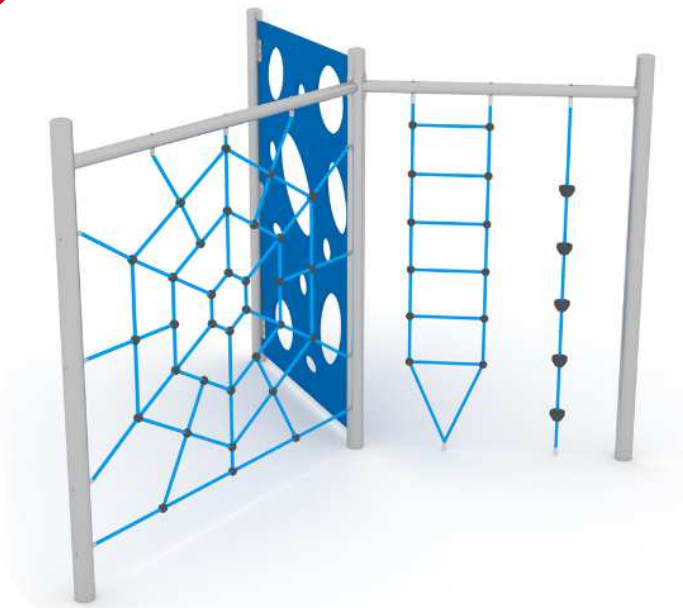

children climbing frames

Climbing wall TRE 16073

8595655816073

30 m²

2 m

2,50 x 2,10 x 2,70 m

2

6 h

Climbing wall TRE for children offers plenty of opportunities for fun! Climbing assembly is suitable for every playground, parks, gardens, and also for schools or nurseries. Children can climb on a wall with holes in a rope and rope ladder or a spiderweb.

Construction of play element is made of resistant stainless steel, which ensures low maintenance and long life span of play element. The appearance of an element is completed by HDPE plates in design colors.

Climbing wall TRE consists of the following parts:

- durable stainless steel construction
- stainless steel connection material
- rope ladder
- rope with handholds for climbing
- climbing wall with holes
- climbing panel – spider's web of Hercules ropes

Technical specification:

- weight of play element is 112kg