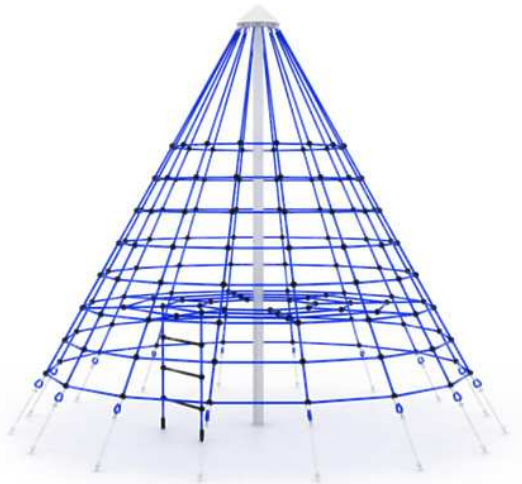

children climbing frames

Pyramid 16059

8595655816059

Rope element for climbing should not miss on any playground, climbing has in fact a very positive effect for the proper development of children – eg. To improve their motor skills, movement coordination and stamina. SAPrimo rope pyramid provides a space for long active and safe fun.

The design of Pyramids SAPrimo consists of a stainless steel column (also available in version with a column made of galvanized steel) and Hercules rope (6-strand, with steel core).

Pyramid SAPrimo consists of the following components:

- 1X STAINLESS STEEL COLUMN
- 1X ROPE LADDER WITH PLASTIC RUNGS
- 1X HORIZONTAL NET
- 1X NETWORK AREA
- 16X TENSION LOCK
- Complies with EN 1176–1,6: 2009 for public playgrounds

Technical specifications

- Weight of play set is 150kg
- Production line SAPrimo