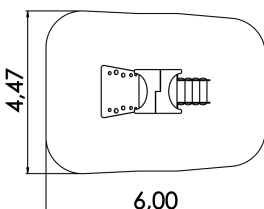

classic playhouses Children playhouse MINI 12020

8595655812020

Kids love houses and our children's playhouse SAP MINI is already suitable for youngest children. It is perfect as a garden house or for nurseries or kindergartens and schools, for public playgrounds, for restaurants, hotels and resorts. Children will have a lot of fun – They can hide, they can crawl under a house or climb into it.

Playhouse for Kids SAP MINI is made of durable stainless steel construction, colored HDPE panels and stainless steel fasteners – because of it is guaranteed long life span of play element.

The children playhouse SAP MINI consists of the following parts:

- 1× PEDESTAL WITH ROOF
- 2× SIDE WALL WITH A WINDOW
- 1× CLIMBING WALL
- 1× LADDERS WITH BARRIERS

Technical specification:

- Weight of play element is 248 kg
- Product line SAPrimo