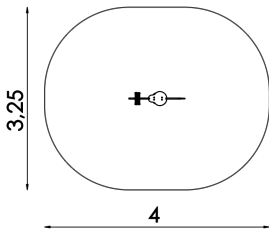

Technical specification:

Construction of spring swing **MINI-PR-KO Horse** is made of high-quality three-layer HDPE plastic.

11,1 m<sup>2</sup>

0,5 m

2+

1,00 x 0,83 x 0,25 m

1

1h