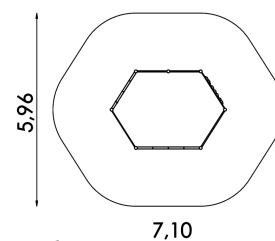

children climbing frames

HEXAGON 16011

8595655816011

34 m²

2 m

3+

3,58 x 2,11 x 2,45 m

2

8 h

Climbing frame for children SAPrimo Hexagon offers plenty of opportunities for active fun! Our assembly is suitable for every playground and kids can have not only a great fun but also work out on the trapeze and wall bars or climb freely on rope or climbing wall.

Construction kit of Hexagon SAPrimo UNO is made of very durable material – stainless steel. The appearance of the element is completed by HDPE plates in different colors according to the type of design kit SAPrimo.

Hexagon SAPrimo UNO consists of the following parts:

- 1x CLIMBING PANEL WITH HOLES
- 1x ROPE PANEL – THE SPIDER'S WEB – HERCULES ROPE
- 2X HORIZONTAL BARS
- 1X ROPE WITH HANDLES FOR CLIMBING
- 1x ROPE LADDER
- 1x CLIMBING WALL WITH STONES
- 1x HAYRACK

Technical specifications:

- Weight of play set is 385 kg
- Production line SAPrimo