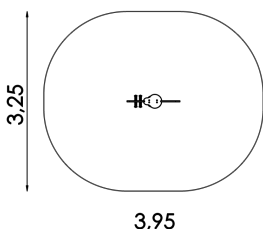

spring riders

Springer swing FOX 15120

8595655815120

The fox is the most widespread medium beast across the northern hemisphere and we will give you a chance to take on a swing in the nursery or garden.

The material from which is a spring swing made, is maintenance-free and has a long life span.

Spring swing **MINI Fox** consists of:

- Body of swing from HDPE plastic (19mm)
- Seat from HDPE plastic
- Holds for hands and feet
- EIBACH spring for mounting. Spring is powder coated
- Concrete anchors made of galvanized steel
- Delivered as a kit for self-assembly
- Complies with EN 1176-1,6: 2009 for public playgrounds

Technical specification:

Construction of spring swing MINI Fox is made of high-quality three-layer HDPE plastic.

10,9 m²

0,5 m

2+

0,96 x 0,77 x 0,25 m

1

1h

spring riders

Springer swing Motorcycle 15014

8595655815014

Let your children to enjoy good ride with our spring swing motorcycle. Spring swing is available in various colors, made from quality materials that are characterized by long life and zero maintenance.

SPRING SWING **SAPRIMO MOTORCYCLE** consists of the following parts:

- Body of swing from HDPE plastic (19mm)
- Stainless steel screws
- Seats from HDPE plastic
- Holds for hands and feet
- EIBACH spring for mounting. Spring is powder coated.
- Concrete anchors made of galvanized steel
- Delivered as a kit for self-assembly
- Complies with EN 1176-1,6: 2009 for public playgrounds

Technical specifications:

Construction of Spring swing SAPrimo 4 is made of high-quality single-layer and double-layer HDPE plastic in different colors.

12 m²

0,6 m

3+

1,40 x 0,98 x 0,20 m

1

1h