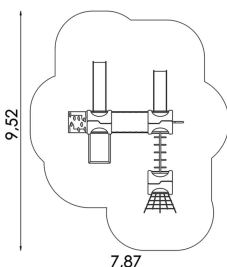

Let the kids be carried away by the waves, or go to adventure cruises with the Ship SAPrimo UNO. Every little boy certainly like to play on a pirate or captain of the ship, with our climbing frame will be playing more and more funny. Playset Ship offers plenty of opportunities for fun – sliding, climbing, crawling and much more.

The construction of the playset SAPrimo Ship is made of durable stainless steel. The appearance of the element is completed HDPE sheets in the design colors.

Playset Ship SAPrimo UNO consists of the following parts:

- 1 x PEDESTAL WITH ROOF
- 1 x PEDESTAL WITHOUT ROOF
- 1 x ROPE BRIDGE – TYPE U
- 1 x SLIDE WITH HDPE SIDEWALLS
- 1 x BOW OF THE BOAT
- 1 x LADDER – ARC VERSION
- 1 x INCLINED CLIMBING WALL
- 2 x PANNELS – SIDE OF SHIP
- 2 x FULL BARRIER

Technical specification:

- Weight of play elemen is 431 kg
- Product line SAPrimo