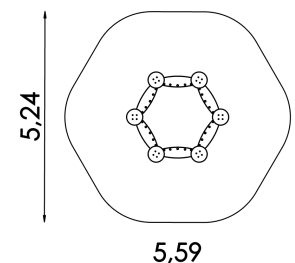

sandboxes

Sandbox UNO 17001

8595655817001

23 m²

0,36 m

3+

2,50 x 0,36 x 2,20 m

1

4h

Sandbox is a great place to have fun of even the smallest children and is also a great aesthetic accessory for your garden. Sandpit SAPrimo UNO S can be due to its smaller size also put on the garden, where there is no place to spare.

Our sandbox is made of durable HDPE plastic and stainless steel props, these materials ensure long life span of whole game element. Based on your request our sandboxes can also be supplied with covering sheet.

Sandbox UNO S consists of the following parts:

- 1 x CONSTRUCTION FROM HDPE PLASTIC
- 6 x STAINLESS STEEL RACK
- 6 x SEAT FROM HDPE PLASTIC
- 6 x LONGITUDINAL PLATE WITH HOLES FROM HDPE PLASTIC

Technical specifications:

- Weight of play element is 93kg
- Production line SAPrimo