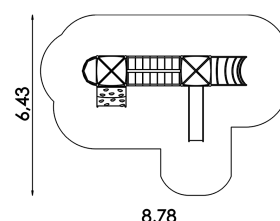

multiplay units

Playset DUO 11016

8595655811016

Playset SAPrimo DUO is the perfect solution for each playground. Play element offers plenty of opportunities for fun, like climbing, climbing over or sliding.

The construction of the playset SAPrimo DUO is made of durable stainless steel. The appearance of the element is completed HDPE sheets in the design colors.

The Playset SAPrimo DUO consists of the following parts:

- 2 x PEDESTAL WITH ROOF – CFH 1,3 M
- 1 x BALCONY
- 1 x INCLINED CLIMBING WALL
- 1 x ROPE BRIDGE – TYPE V
- 1 x SLIDE WITH HDPE SIDEWALL
- 2 x FULL BARRIER
- 1 x LADDER – ARC VERSION

Technical specifications:

- Weight of play element is 399 kg
- Product line SAPrimo