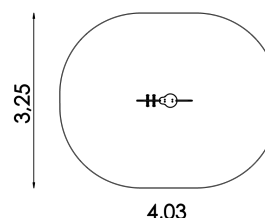

Spring swing Sheep 15113

8595655815113

11,2 m²

0,5 m

2+

1,03 x 0,87 x 0,25 m

1

1h

Cute sheep certainly has its place in every garden and in every kindergarten or school. Get this cute spring swing for your children.

The material from which is a spring swing made, is maintenance-free and has a long life span.

Spring swing MINI Sheep consists of:

- Body of swing from HDPE plastic (19mm)
- Seats from HDPE plastic
- Holds for hands and feet
- EIBACH spring for mounting
- Concrete anchors made of galvanized steel
- Delivered as a kit for self-assembly
- Complies with EN 1176-1,6: 2009 for public playgrounds

Technical specification: Construction of spring swing MINI-PR-OV Sheep is made of high-quality three-layer HDPE plastic.