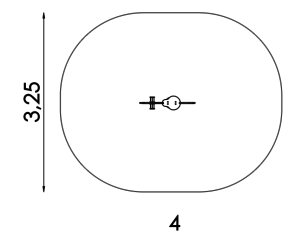

Spring swing Panda 15076

8595655815076

11,1 m²

0,5 m

2+

1,00 x 0,89 x 0,25 m

1

1h

Who does not know this black and white bear, which loves chewing bamboo. At every garden will quickly become a very popular pastime for children.

The material from which is a spring swing made, is maintenance-free and has a long life span.

Spring swing MINI-PR-PA Panda consists of:

- Body of swing from HDPE plastic (19mm)
- Seats from HDPE plastic
- Holds for hands and feet
- EIBACH spring for mounting. Spring is powder coated.
- Concrete anchors made of galvanized steel
- Delivered as a kit for self-assembly
- Complies with EN 1176-1,6: 2009 for public playgrounds

Technical specification:

Construction of spring swing MINI-PR-PA Panda is made of high-quality three-layer HDPE plastic.