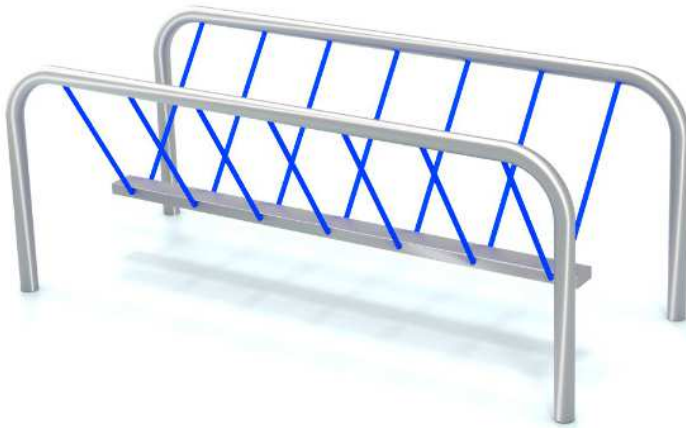

children climbing frames Rope bridge V 18008

8595655818008

If you are looking for a climbing frame, which is well suited for infants our rope bridge is definitely the right choice. Rope bridge type V finds its place at each school or kindergarten and on every garden or public playground. Children will enjoy a lot of fun when crossing the bridge.

The rope bridge is made of high quality stainless steel construction, in which you will surely appreciate its long life span and maintenance-free system. Game element is designed for children from 2 years and as the impact area is sufficient a lawn.

Playground equipment Rope bridge type V consist of:

- Play element made from stainless steel
- Multistrand Hercules rope (6-strand, with steel core)
- Complies with EN 1176-1,6: 2009 for public playgrounds

Technical specification:

- weight of play element is 60kg
- Production series 2PLUS

17 m²

1 m

2+

2,06 x 0,81 x 0,86 m