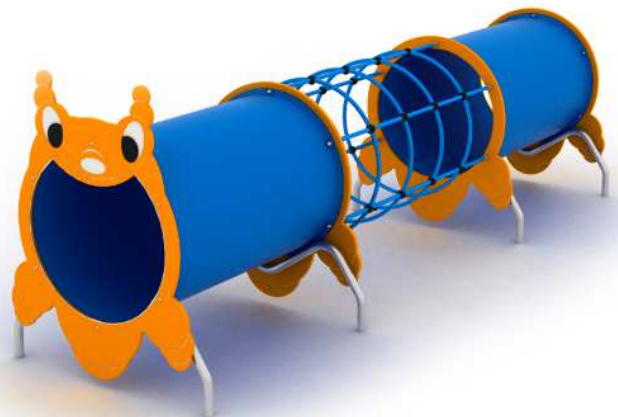

children climbing frames

Caterpillar 16028

8595655816028

22 m²

0,4-1 m

3+

3,30 x 1,10 x 0,80 m

2

1 h

The cheerful climbing frame for kids Caterpillar SAPrimo is a play element that fits on every playground! Caterpillar is available in various colors, whole element is made of high quality materials with long life span.

Construction of Caterpillar SAPrimo is made of very durable HDPE plastic plates and ropes. The appearance of the element is completed by HDPE sheets in different colors.

Caterpillar SAPrimo consists of the following parts:

- 2 x MANHOLE PIPE
- 1 x CONNECTING WEB
- 8 x STAINLESS STEEL LEGS
- 1 x HEAD FROM HDPE PLASTIC
- 3 x LEGS FROM HDPE PLASTIC
- Complies with EN 1176-1,6: 2009 for public playgrounds

Technical specifications:

- Weight of play set is 145kg
- Production line SAPrimo