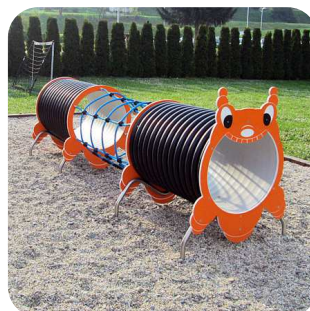

children climbing frames

Caterpillar 16028

8595655816028

22 m²

0,4-1 m

3+

3,30 x 1,10 x 0,80 m

2

1 h

The cheerful climbing frame for kids Caterpillar SAPrimo is a play element that fits on every playground! Caterpillar is available in various colors, whole element is made of high quality materials with long life span.

Construction of Caterpillar SAPrimo is made of very durable HDPE plastic plates and ropes. The appearance of the element is completed by HDPE sheets in different colors.

Caterpillar SAPrimo consists of the following parts:

- 2 x MANHOLE PIPE
- 1 x CONNECTING WEB
- 8 x STAINLESS STEEL LEGS
- 1 x HEAD FROM HDPE PLASTIC
- 3 x LEGS FROM HDPE PLASTIC
- Complies with EN 1176-1,6: 2009 for public playgrounds

Technical specifications:

- Weight of play set is 145kg
- Production line SAPrimo