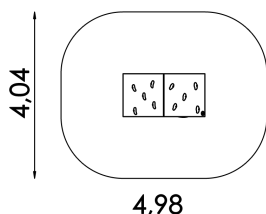

Technical specification:

- Weight of play set is 110 kg
- Production line 2PLUS

20,4 m<sup>2</sup>

1 m

2+

2,06 x 1,00 x 1,04 m