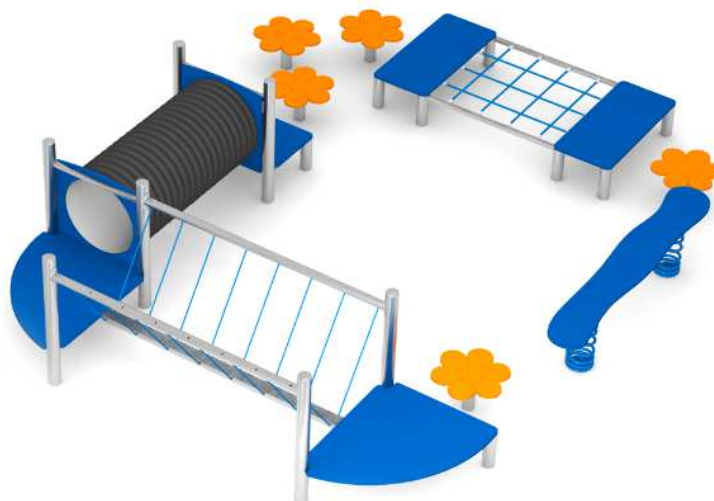

children climbing frames

Playset Bongoo 18015

8595655818015

53 m²

1 m

2+

4,09 x 1,06 x 5,08 m

Make your kids happy and buy them the new Bongoo play set from company Sapekor. Bongoo play set is designed for smallest children from 2 years of age and provides them safe and varied entertainment. Kids can spend their time on Bongoo by crossing rope bridges, jumping on flower isles, or crawling through tunnel.

Play set is suitable not just for playgrounds, but also for kindergartens and parks. Bongoo play set is made from high quality maintenance free materials, as a stainless steel and HDPE plastics. Plays set is designed for kids from 2 years of age and as a safe area suffices grass.

Play set Bongoo consists of:

- plays set is made from stainless steel and HDPE plastic
- stainless connecting screws
- 1x springer balance obstacle
- 1x rope V-bridge
- 1x straight rope bridge
- 1x tunnel
- 5x HDPE flower isle
- meet EN 1176–1,6:2009 standard for public playgrounds

Technical specifications:

- weight of play set is 370kg