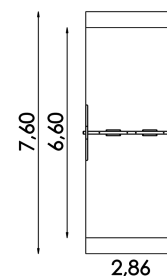

Swing DUO 13058

8595655813058

18,6 m²

1,3 m

3+

1,74 x 2,43 x 3,03 m

2

2 h

Swing DUO for children may not miss on any pitch. Our swing is ideal solution for private gardens, public playgrounds, schools, kindergartens etc. Our swing DUO is great solution for swinging of two children at same time!

Construction of swings DUO is made of durable stainless steel. The appearance of the play element is supplemented by high quality seat with metal insert.

Swing nest consists of the following parts:

- 1 x stainless steel construction
- 2 x seat with metal insert and stainless steel chains

Technical specification

The weight of play element is 90kg