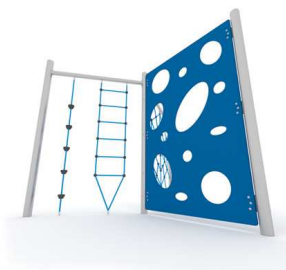

children climbing frames

Climbing wall TRE 16073

8595655816073

30 m²

2 m

2,50 x 2,10 x 2,70 m

2

6 h

Climbing wall TRE for children offers plenty of opportunities for fun! Climbing assembly is suitable for every playground, parks, gardens, and also for schools or nurseries. Children can climb on a wall with holes in a rope and rope ladder or a spiderweb.

Construction of play element is made of resistant stainless steel, which ensures low maintenance and long life span of play element. The appearance of an element is completed by HDPE plates in design colors.

Climbing wall TRE consists of the following parts:

- durable stainless steel construction
- stainless steel connection material
- rope ladder
- rope with handholds for climbing
- climbing wall with holes
- climbing panel – spider's web of Hercules ropes

Technical specification:

- weight of play element is 112kg