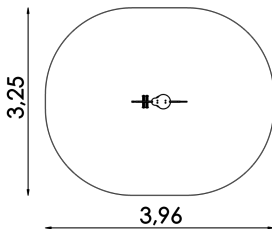

spring riders

Springer swing FOX 15120

8595655815120

The fox is the most widespread medium beast across the northern hemisphere and we will give you a chance to take on a swing in the nursery or garden.

The material from which is a spring swing made, is maintenance-free and has a long life span.

Spring swing **MINI Fox** consists of:

- Body of swing from HDPE plastic (19mm)
- Seat from HDPE plastic
- Holds for hands and feet
- EIBACH spring for mounting. Spring is powder coated
- Concrete anchors made of galvanized steel
- Delivered as a kit for self-assembly
- Complies with EN 1176-1,6: 2009 for public playgrounds

Technical specification:

Construction of spring swing MINI Fox is made of high-quality three-layer HDPE plastic.

10,9 m²

0,5 m

2+

0,96 x 0,77 x 0,25 m

1

1h

spring riders

Springer swing Motorcycle 15014

8595655815014

Let your children to enjoy good ride with our spring swing motorcycle. Spring swing is available in various colors, made from quality materials that are characterized by long life and zero maintenance.

SPRING SWING **SAPRIMO MOTORCYCLE** consists of the following parts:

- Body of swing from HDPE plastic (19mm)
- Stainless steel screws
- Seats from HDPE plastic
- Holds for hands and feet
- EIBACH spring for mounting. Spring is powder coated.
- Concrete anchors made of galvanized steel
- Delivered as a kit for self-assembly
- Complies with EN 1176-1,6: 2009 for public playgrounds

Technical specifications:

Construction of Spring swing SAPrimo 4 is made of high-quality single-layer and double-layer HDPE plastic in different colors.

12 m²

0,6 m

3+

1,40 x 0,98 x 0,20 m

1

1h