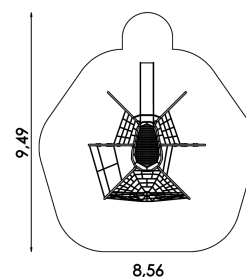

children climbing frames

Spider 16004

8595655816004

59 m²

2 m

3+

5,50 x 2,14 x 4,70 m

2

8 h

Climbing frame Spider – this is wide range of fun for children. Play element for children Spider SAPrimo UNO offers to kids their favorite entertainment such: Climbing and sliding. The body of the spider is variously intertwined by nets, accompanied by a slide, trapeze and climbing walls. The whole element is made of high quality materials that excel with long life span and zero maintenance.

Construction kit of Spider SAPrimo UNO is made of very durable material – stainless steel. The appearance of the element is completed by HDPE plates in different colors according to the type of design kit.

Spider SAPrimo UNO consists of the following parts:

- 2X FRONT LEGS OF SPIDER
- 2X CENTRAL LEG OF A SPIDER WITH MOUNTED CLIMBING WALLS
- 2X BACK LEG SPIDER WITH SCREWED CLIMBING NETS
- 1X BODY OF SPIDER WITH SCREWED NETS
- 1X NET TYPE T
- 4X NET TRAPEZE
- 2X TRAPEZOIDAL NET
- 1X SLIDE WITH SIDEWALLS
- 40 X CLIMBING GRIPS
- Complies with EN 1176–1,6: 2009 for public playgrounds

Technical specifications:

- Weight of play set is 321kg
- Production line SAPrimo