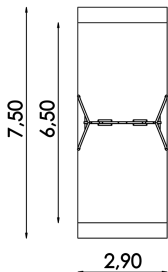

swings See-saw swing UNO 13034

8595655813034