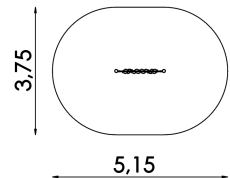

children climbing frames

Climbing wall UNO 16066

8595655816066

16,3 m²

2 m

3+

1,50 x 2,10 x 0,10 m

2

2 h

Our climbing wall UNO will provide a lot of fun and healthy movement to your children. Height of our climbing wall UNO is over 2 meters and is suitable for children from 3 years.

Climbing wall UNO is made of stainless steel and high-quality HDPE plates play element is therefore rock solid and will last a plenty of years.

Climbing wall UNO consists of the following parts:

- play element from HDPE plate (19mm)
- stainless steel connecting material
- construction of stainless steel

Technical specification:

- weight of play element is 72kg
- tested according EN 1176-1,6:2009