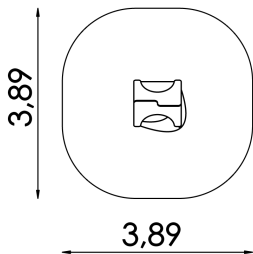

**The Nest Swing SAPrimo UNO** consists of the following parts:

- 1 x CONSTRUCTION OF STAINLESS STEEL
- 1 x BASKET TYPE SEAT – 1 m DIAMETER

Technical specifications:

- Weight of play set is 98 kg
- Production line SAPrimo