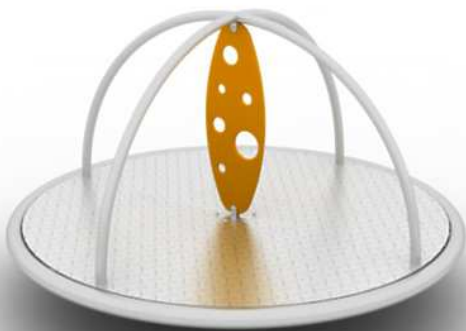

children carousels

Carousel SWING 14017

8595655814017

Carousel SAPrimo SWING is great fun for older kids. Carousel is particularly suitable for schools, parks, municipalities or even to private gardens.

The design of the carousel SAPrimo SWING is made from high quality solid stainless steel construction. The appearance of the element is completed by HDPE plates in different design colors. Carousel is designed for older children – draft standing.

Carousel SAPrimo SWING consists of the following parts:

- 1 x SOLID STAINLESS STEEL CONSTRUCTION
- 1 x STAINLESS STEEL TREAD PLATES
- 1 x CENTRAL HDPE PLASTIC WITH HOLES

Technical specifications:

- Weight of play element is 163kg
- Production line SAPrimo

24,3 m²

0,6 m

3+

1,56 x 0,84 x 1,56 m

2

1h