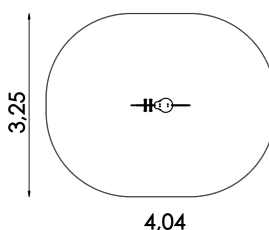

Technical specification:

Construction of spring swing **MINI-PR-KR Cow** is made of high-quality three-layer HDPE plastic.

11,2 m<sup>2</sup>

0,5 m

2+

1,04 x 0,91 x 0,25 m

1

1h