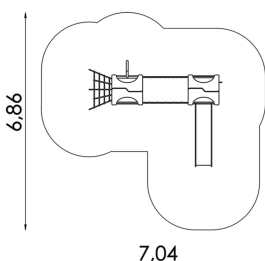

Playset DUO 11061

8595655811061

Playset DUO is a great solution for each playground. Game element offers plenty of opportunities for fun – climbing and sliding, plus we added a fire pole, so children can play on a real firefighter.

The construction playset DUO is made of durable stainless steel. The appearance of an element is completed by HDPE plates in design colors.

Playset SAPrimo DUO consists of the following parts:

- tower with a roof – fall height 1,0m
- tower with a roof – fall height 1,3m
- connecting bridge with ropes
- sloped climbing net
- fire pole
- slide with HDPE side parts
- slide made from stainless steel plate – 2mm thick
- full barrier
- climbing wall with an opening and an auxiliary rope

Technical specification:

- weight of play set is 320 kg