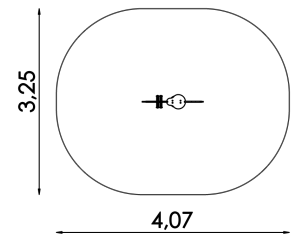

spring riders

Spring swing Lion 15083

8595655815083

11,3 m²

0,5 m

2+

1,07 x 0,90 x 0,25 m

1

1h

The lion is the king of beasts, everyone knows that. But whoever swings on the lion is king of everything.

The lion is strong and sturdy animal, as well as material from which we made our swings. The material from which is a spring swing made, is maintenance-free and has a long life span.

Spring swing MINI Lion consists of:

- Body of swing from HDPE plastic (19mm)
- Seats from HDPE plastic
- Holds for hands and feet
- EIBACH spring for mounting. Spring is powder coated.
- Concrete anchors made of galvanized steel
- Delivered as a kit for self-assembly
- Complies with EN 1176-1,6: 2009 for public playgrounds

Technical specification:

Construction of spring swing MINI-PR-LE Lion is made of high-quality three-layer HDPE plastic.