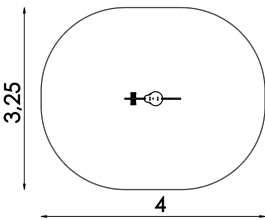

spring riders

Spring swing Zebra 15038

8595655815038

Do you know if there is a zebra white – black or black – white? Get our swing, „zebra“ and you'll have clear once and for all and your children will have great fun

Spring swing Zebra will carry your child for a years on its back, thanks to using a durable and maintenance-free materials.

Spring swing MINI Zebra consists of:

- Body of swing from HDPE plastic (19mm)
- Seats from HDPE plastic
- Holds for hands and feet
- EIBACH spring for mounting. Spring is powder coated.
- Concrete anchors made of galvanized steel
- Delivered as a kit for self-assembly
- Complies with EN 1176–1,6: 2009 for public playgrounds

Technical specification:

Construction of spring swing MINI-PR-ZE Zebra is made of high-quality three-layer HDPE plastic.