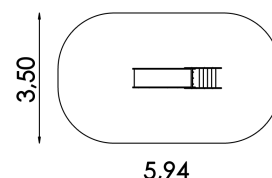

children climbing frames

Children slide Penguin 18053

8595655818053

19 m²

1 m

2+

2,41 x 1,67 x 0,56 m

None playground can be complete without a children slide, after all every kids love slides. Our slides are suitable for kids from 2 year of age. The fall height is up to 1m so the safe zone around play set can be made easily from grass.

Children slide Penguin is manufactured from stainless steel and HDPE plastic, which assures its long live span.

Children slide Penguin consists of:

- stainless steel construction
- stainless connecting screws
- steps from HDPE plastic
- side rails from HDPE plastic
- slide from 2 mm stainless plate
- meet EN 1176–1,6:2009 standard for public playgrounds

Technical specifications:

- weight of play set is 140kg