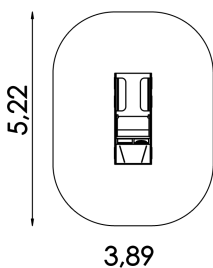

Are you looking for a spring swing, which can collectively entertain more children? Our TIR on springs can swing up to 8 children at a same time and thanks to its durable and maintenance-free design will grace your garden for many years.

The material from which is a spring swing made, is maintenance-free and has a long life span.

Spring swing SAPrimo TIR (truck) consists of the following parts:

- 1 x STAINLESS STEEL CONSTRUCTION
- 1 x PLAY ELEMENT (BODY KIT) FROM HDPE PLASTIC
- 3 x SEATS FROM HDPE PLASTIC
- 4 x SPRINGS FOR FASTENING
- HDPE STEERING WHEEL
- Complies with EN 1176-1,6: 2009 for public playgrounds

Technical specifications:

Construction of Spring swing SAPrimo 1 is made of high-quality single-layer and double-layer HDPE plastic in different colors.