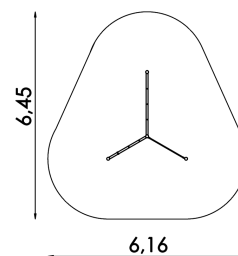

children climbing frames

Climbing wall TRE 16073

8595655816073

30 m²

2 m

2,50 x 2,10 x 2,70 m

2

6 h

Climbing wall TRE for children offers plenty of opportunities for fun! Climbing assembly is suitable for every playground, parks, gardens, and also for schools or nurseries. Children can climb on a wall with holes in a rope and rope ladder or a spiderweb.

Construction of play element is made of resistant stainless steel, which ensures low maintenance and long life span of play element. The appearance of an element is completed by HDPE plates in design colors.

Climbing wall TRE consists of the following parts:

- durable stainless steel construction
- stainless steel connection material
- rope ladder
- rope with handholds for climbing
- climbing wall with holes
- climbing panel – spider's web of Hercules ropes

Technical specification:

- weight of play element is 112kg