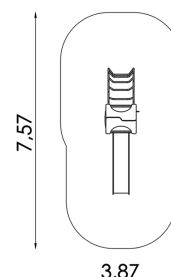

multiplay units

Playset with slide 11054

8595655811054

26 m²

1,5 m

3+

0,97 x 3,22 x 4,03 m

4

4 h

Playhouse with slide is a novelty amongst our playground equipment. Children will enjoy a lot of fun with our small playhouse. Children can go to the house through arc ladder and from the house by the slide. In addition to the house we added a counter and throwing wall.

The play element is made of high quality stainless steel and maintenance-free HDPE plastics. For their anticipated long life and low maintenance we recommend it not only to playgrounds for kindergarten, but even for public playgrounds.

Playhouse with slide consists of the following parts:

- construction of durable stainless steel
- stainless steel connection material
- colored HDPE plastic (19mm)
- slide from a stainless steel plate (2mm) with side parts from colored HDPE plastic
- arc ladder
- meets EN 1176–1,6:2009 standard

Technical specification:

- Weight of play element is 250kg