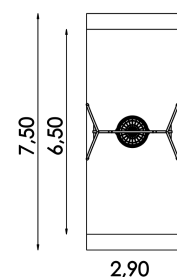

Nest Swing UNO 13027

8595655813027

19/22 m²

1,3 m

3+

1,80 x 2,12 x 2,90 m

2

2 h

Not only children but also adults can enjoy plenty of fun onto increasingly popular swing nest. Rocking ring, known as the „nest“, manages to swing more children at the same time is interesting by its quality manufacturing and design .

Construction kit of Nest Swing is made of very durable material – stainless steel, which is complemented by high quality and comfortable seats type basket. Play element is suitable for swing with more children at the same time.

The Nest Swing SAPrimo UNO consists of the following parts:

- 1 x CONSTRUCTION OF STAINLESS STEEL
- 1 x BASKET TYPE SEAT – 1 m DIAMETER

Technical specifications:

- Weight of play set is 98 kg
- Production line SAPrimo