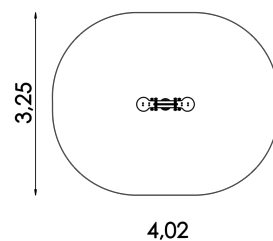

spring riders

Springer swing Monkey 15069

8595655815069

11,1 m²

0,5 m

2+

1,02 x 0,88 x 0,25 m

1

1h

No wonder it says that „two are better than one“ and that we do not forget during the production of spring swing Monkey. This spring swing is designed for 2 children, so that together they can swing like real monkeys.

The material from which is a spring swing made, is maintenance-free and has a long life span.

Spring swing MINI Monkey consists of:

- Body of swing from HDPE plastic (19mm)
- Seats from HDPE plastic
- Holds for hands and feet
- EIBACH spring for mounting
- Concrete anchors made of galvanized steel
- Delivered as a kit for self-assembly
- Complies with EN 1176–1,6: 2009 for public playgrounds

Technical specification:

Construction of spring swing MINI-PR-OP Monkey is made of high-quality three-layer HDPE plastic.