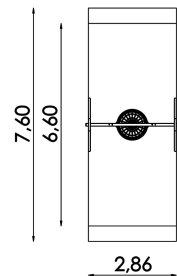

swings

Nest Swing UNO 13041

8595655813041

21,4 m²

1,3 m

3+

1,74 x 2,43 x 3,03 m

2

2 h

Swing nest is becoming increasingly popular. Get one of our swings nest – not only children but also adults can enjoy a lot of fun. Our nest (or basket) additionally handles to swing more children at once!

Construction of swings nest is made of durable stainless steel. The appearance of the play element is supplemented by high quality seat-type basket (or nest).

Swing nest consists of the following parts:

- 1x stainless steel construction
- 1x seat type nest – diameter 1m

Technical specification

- weight of play element is 110kg